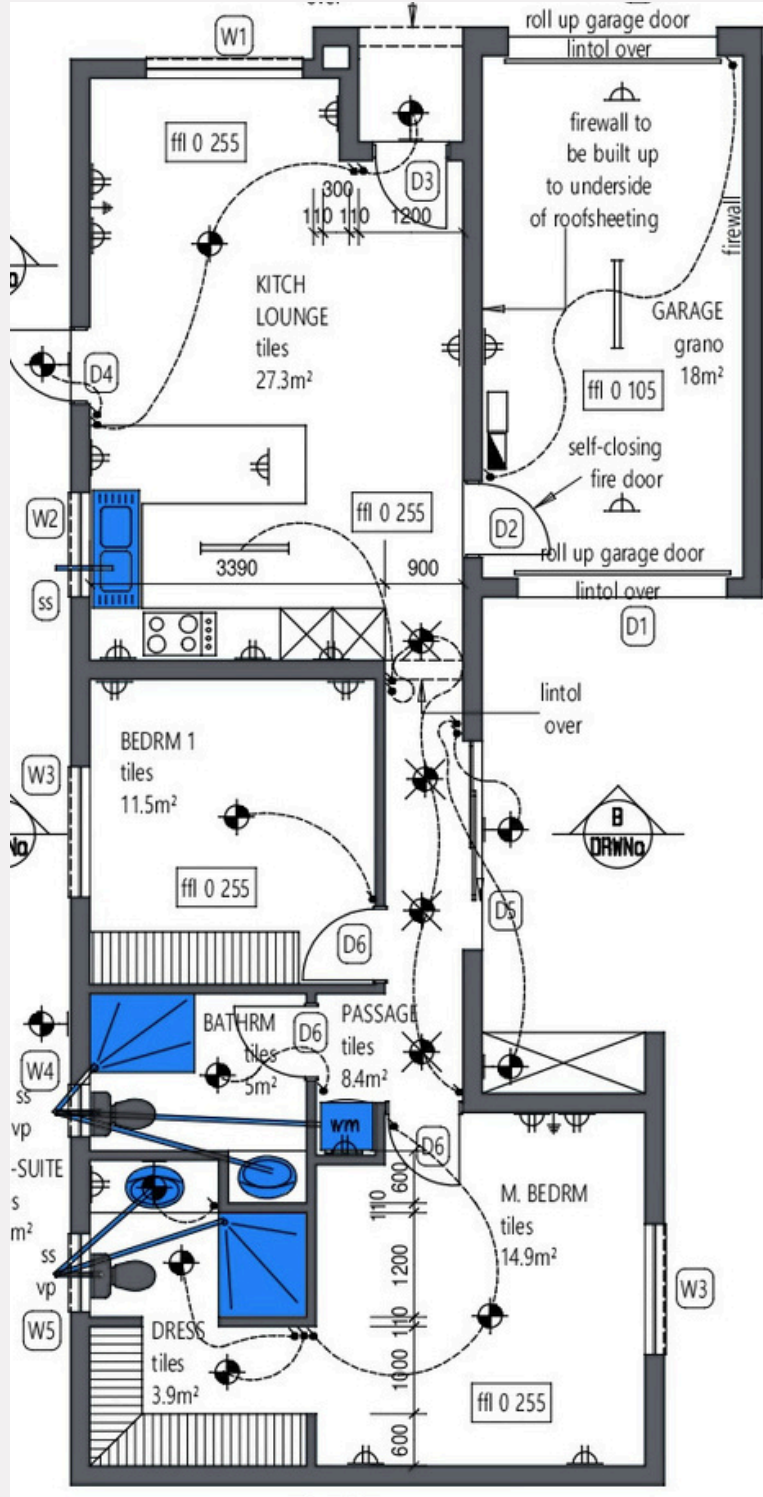

105 m² - Unit 1-5
N\$ 925,000

MODERN DESIGN

109 m² - Unit 6-10
N\$ 975,000

SITE PLAN

PRACTICAL & ELEGANT LIVING SPACES
QUALITY FINISHES USED THROUGHOUT

LOCATION

CONTACT US TO SECURE YOUR UNIT

VERSATILE
— R E A L T Y —