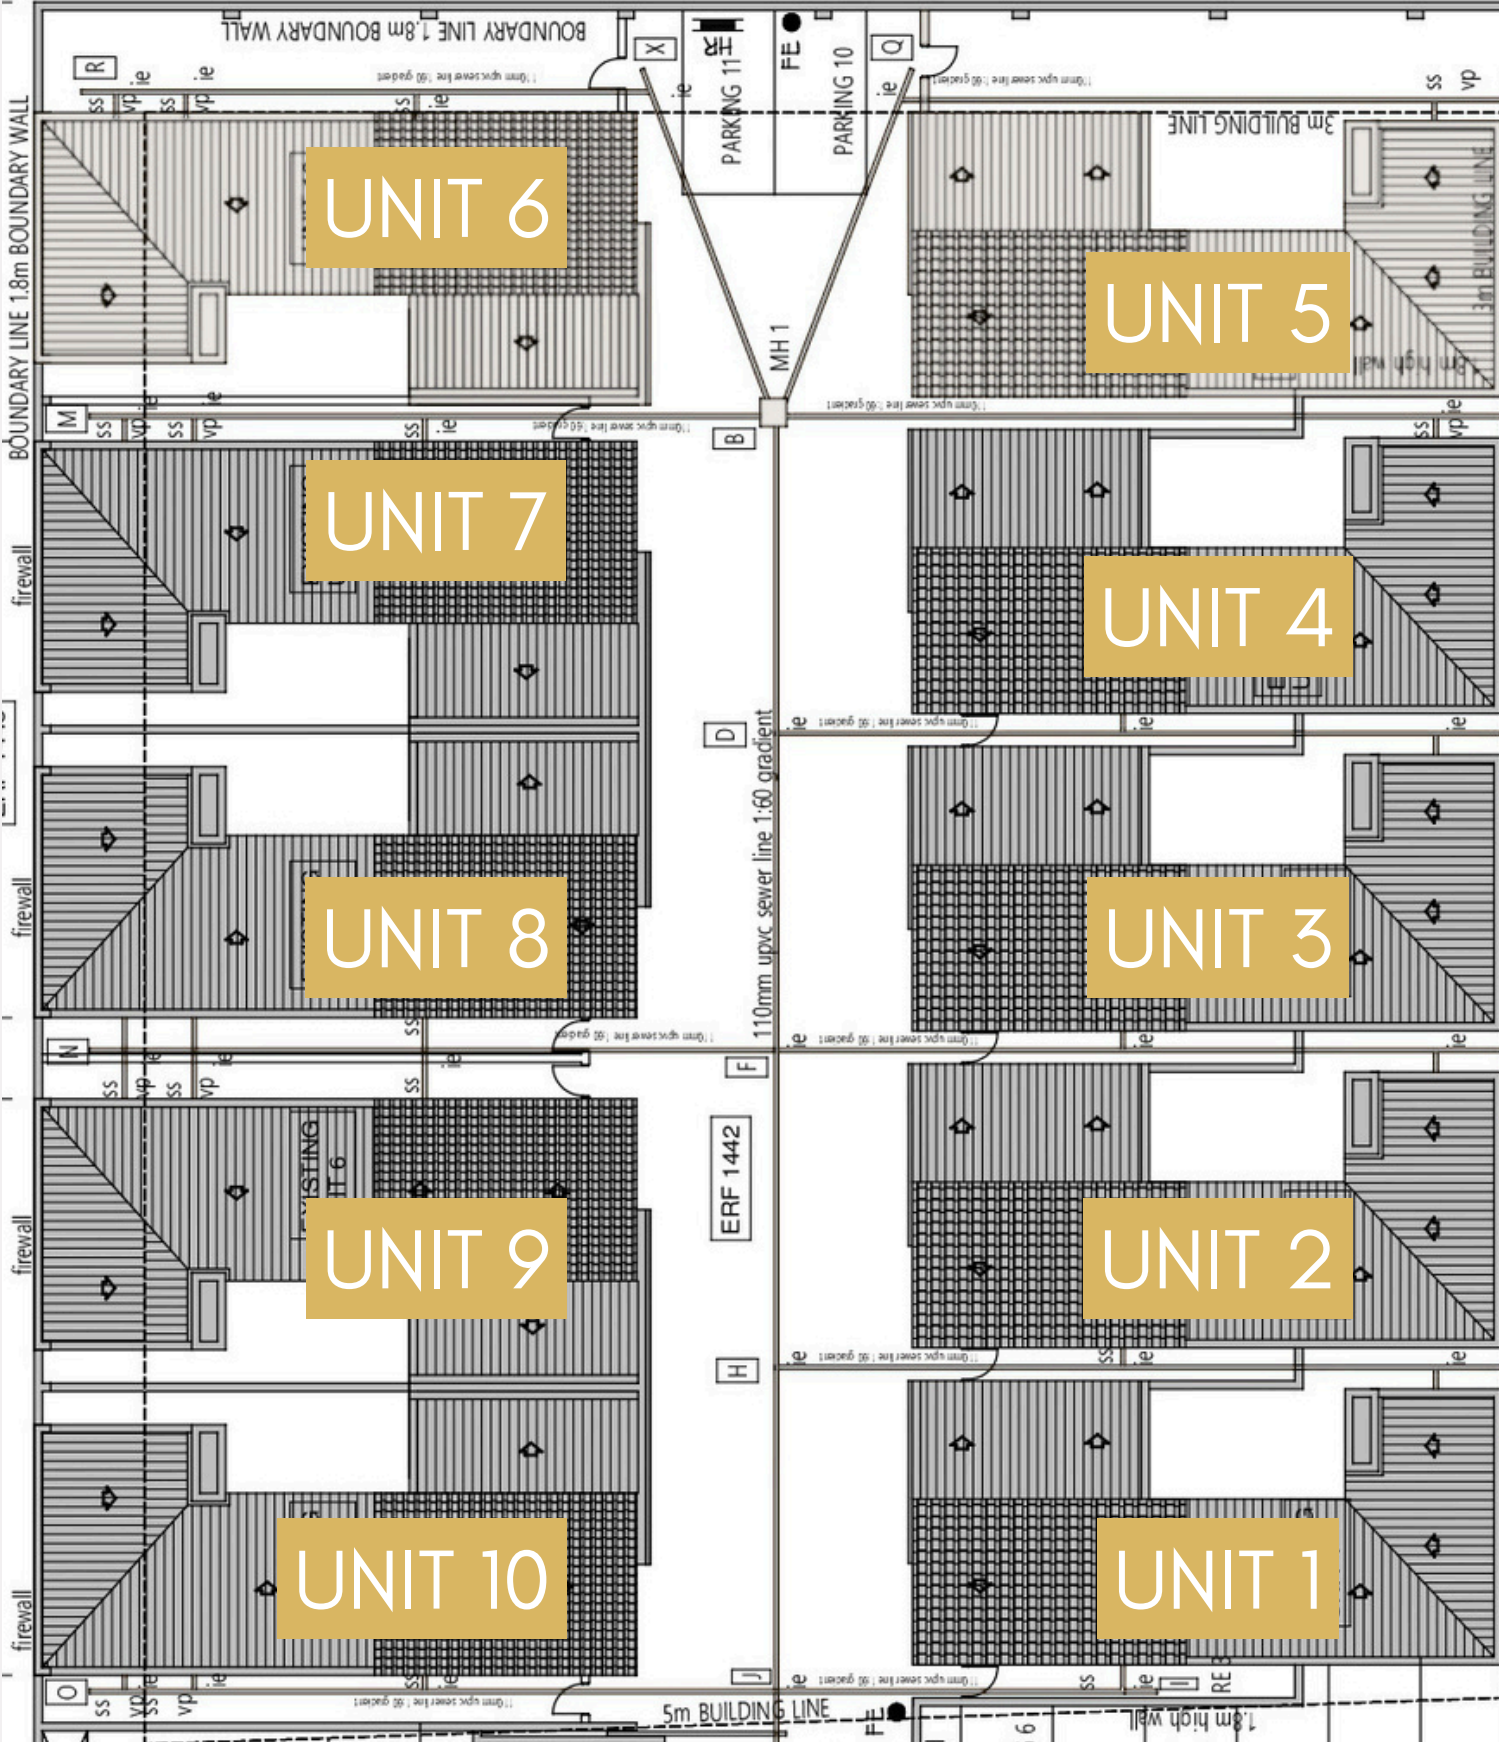

MATA COURT

YOUR FUTURE
HOME OR
INVESTMENT

**MATUTURA,
SWAKOPMUND**

ONLY 10 SINGLE STOREY
UNITS AVAILABLE

SECURE GATED COMPLEX

**DESIGNED
FOR**

**SECURE
COMFORTABLE
MODERN
FAMILY LIVING**

MODERN DESIGN

105 m² - Unit 1-5
N\$ 925,000

MODERN DESIGN

109 m² - Unit 6-10
N\$ 975,000

SITE PLAN

PRACTICAL & ELEGANT LIVING SPACES
QUALITY FINISHES USED THROUGHOUT

LOCATION

CONTACT US TO SECURE YOUR UNIT

VERSATILE
— R E A L T Y —