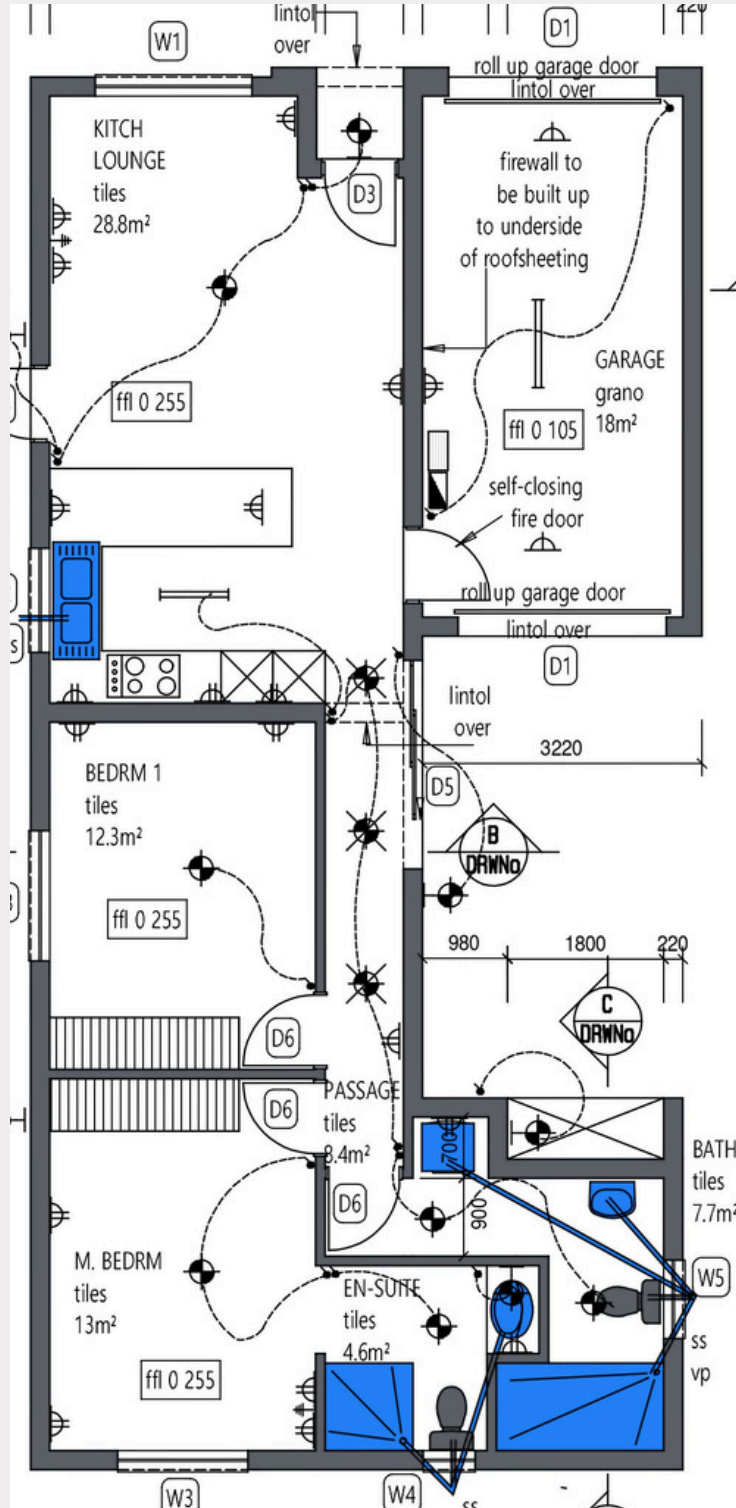

105 m² - Unit 1-5
N\$ 925,000

MODERN DESIGN

109 m² - Unit 6-10
N\$ 975,000

SITE PLAN

PRACTICAL & ELEGANT LIVING SPACES
QUALITY FINISHES USED THROUGHOUT

LOCATION

CONTACT US TO SECURE YOUR UNIT

VERSATILE
— R E A L T Y —