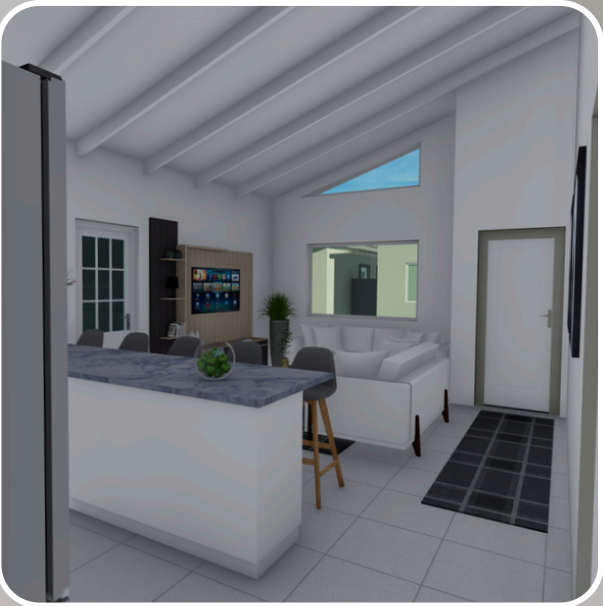

MATA COURT

YOUR FUTURE
HOME OR
INVESTMENT

**MATUTURA,
SWAKOPMUND**

ONLY 10 SINGLE STOREY
UNITS AVAILABLE

SECURE GATED COMPLEX

**DESIGNED
FOR**

**SECURE
COMFORTABLE
MODERN
FAMILY LIVING**

MODERN DESIGN

105 m² - Unit 1-5
N\$ 925,000

MODERN DESIGN

109 m² - Unit 6-10
N\$ 975,000

SITE PLAN

PRACTICAL & ELEGANT LIVING SPACES
QUALITY FINISHES USED THROUGHOUT

LOCATION

CONTACT US TO SECURE YOUR UNIT

VERSATILE
— R E A L T Y —